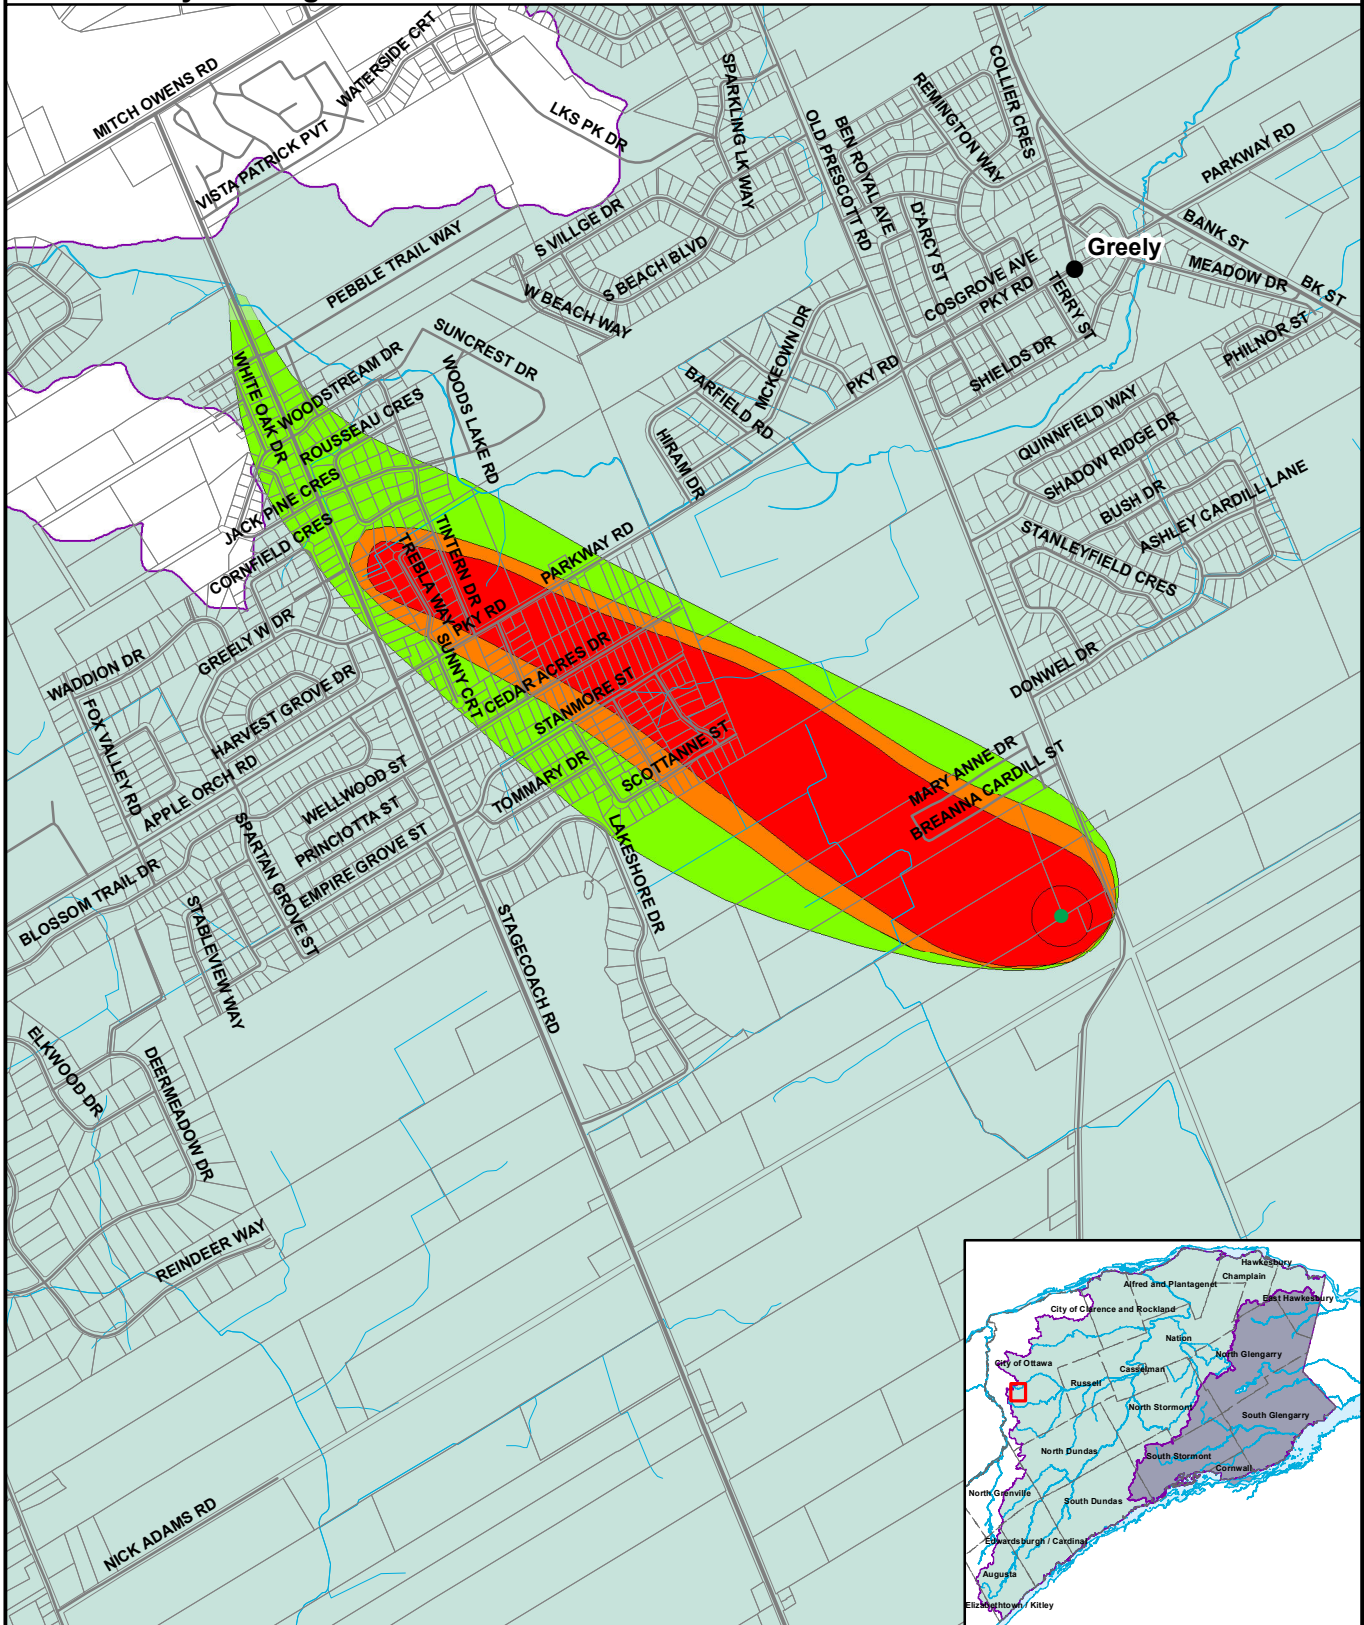

Map 5.3.4: Shadow Ridge, Greely Vulnerability Scoring

Legend

- Villages/Towns
- —+— Railway Tracks
- Primary Roads
- Secondary Roads
- Other Roads
- Rivers and Lakes
- Property Boundary
- ▤ Municipal Boundary
- ▨ Raisin Region SPA
- ▨ South Nation SPA
- Wellhead
- 2
- 4
- 6
- 8
- 10